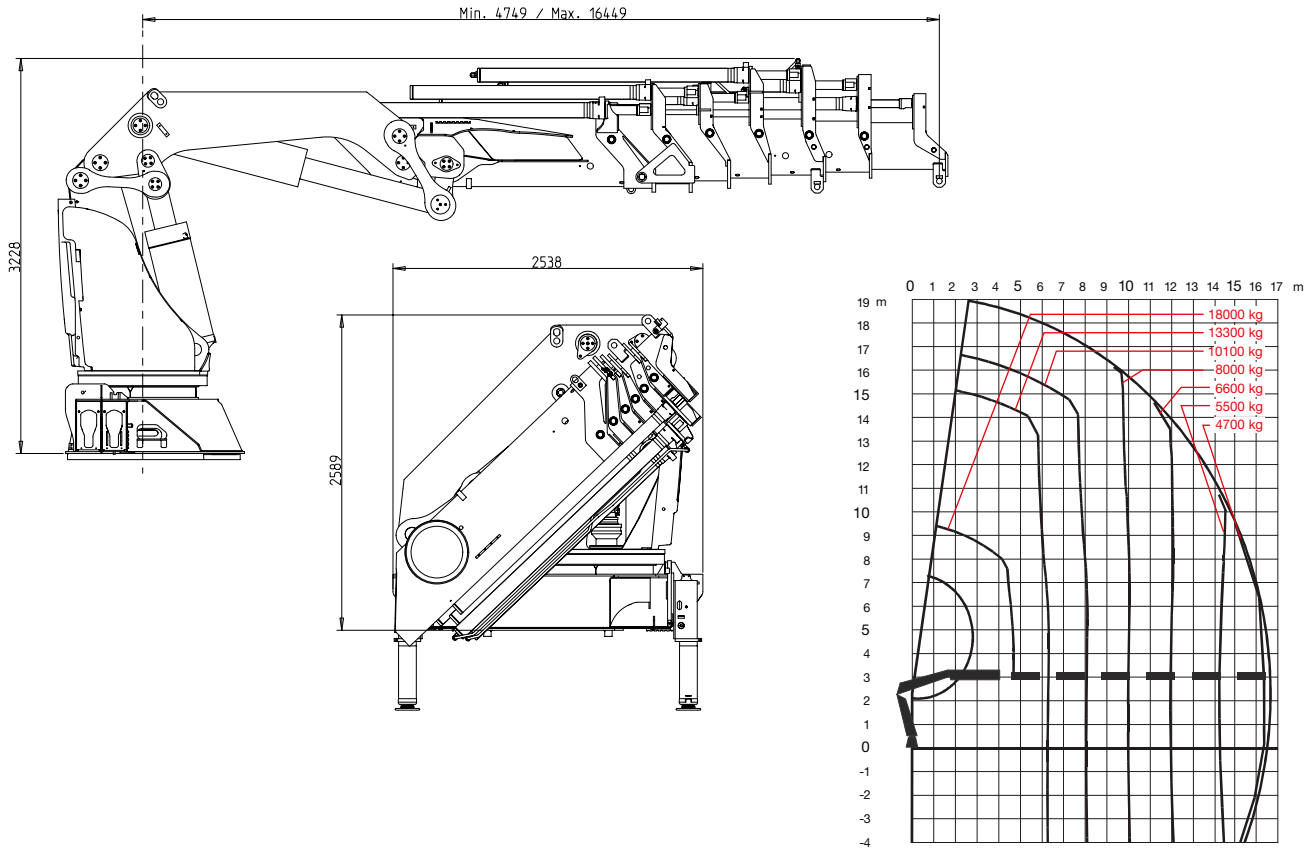

HIAB X-HIPRO 858 EP-6

HIAB X-HIPRO 858 E-8 + JIB 150X-6