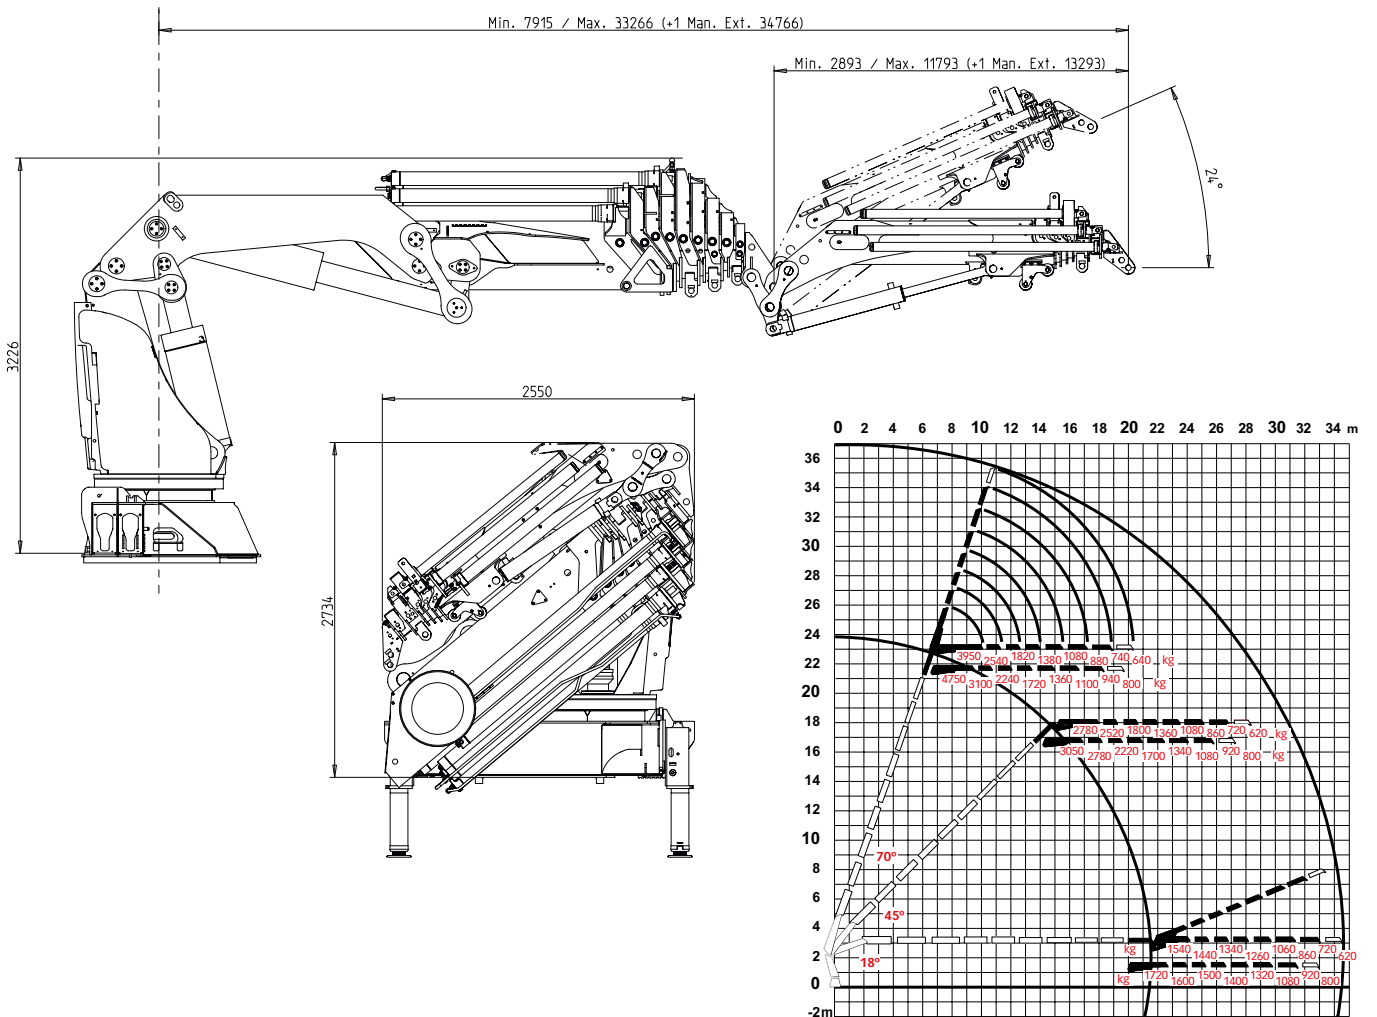

HIAB X-HIPRO 858 EP-6

HIAB X-HIPRO 858 E-8 + JIB 150X-6